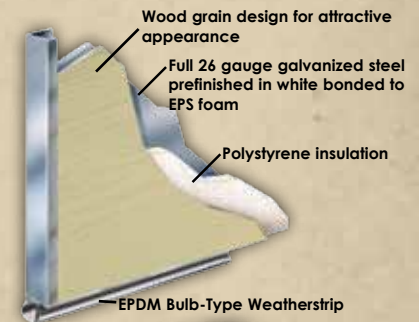

## Door Details

- Strong wood grain embossed 26 gauge hot-dipped galvanized steel. Pre-finished exterior and interior then coated with baked-on polyester primer and acrylic finish.
- Flush design for that stream-line, modern look.
- Polystyrene insulation bonded to 26 gauge steel skin, providing thermal protection to the edge of each section.
- Tough PVC seal provides continuous thermal break on all sections, reducing thermal transmissions. Uniquely designed tongue & groove section joints create weather-resistant seal against rain, snow and wind.
- 18 gauge hot-dipped galvanized center stiles are recessed, concealed and carried the full height of the section providing superior strength and durability compared to commonly used hinge pads.
- Tough "U"-shaped bottom astragal helps protect against the elements.
- Hinges are 14 gauge-minimum, hot-dipped galvanized steel for lasting durability.