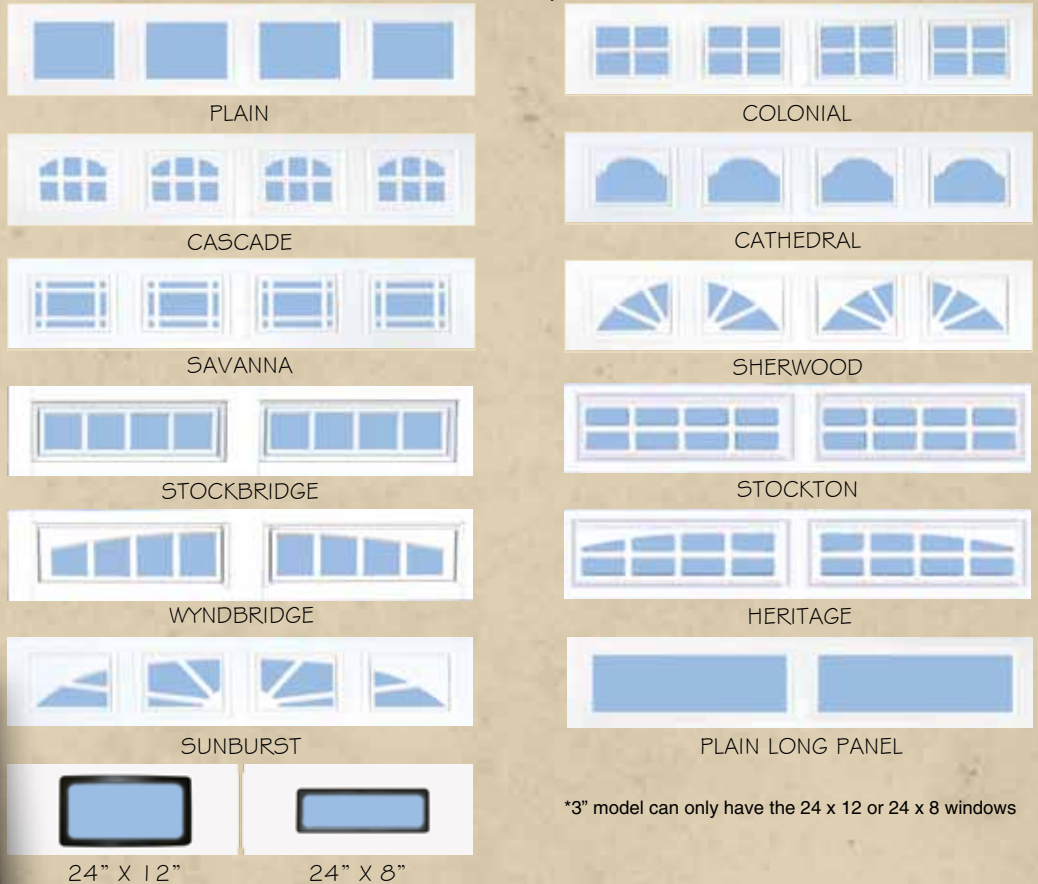

Window Options

*3" model can only have the 24 x 12 or 24 x 8 windows