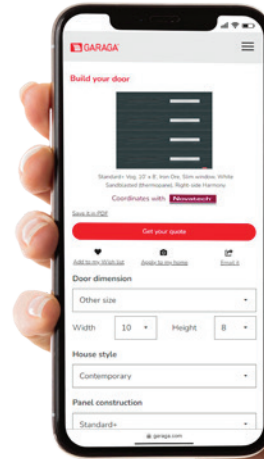

Distributed by:

North Central Door
BY GARAGA

northcentraldoor.com