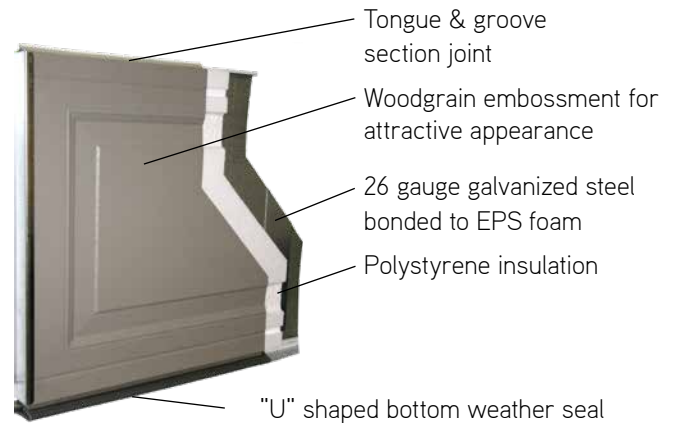

## WINDOW OPTIONS

24" X 12"

17" X 12"

41" X 15"

Depending on model, other window options are available.  
View our [website](#) for details.

## CONSTRUCTION

- Strong woodgrain embossed 26 gauge hot-dipped galvanized steel. Pre-finished exterior & interior, then coated with baked-on polyester primer and acrylic finish.
- 1 3/8" section thickness with flush panel design.
- Polystyrene insulation bonded to 26 gauge steel skin, providing thermal protection to the edge of each section.
- Tough PVC seal provides continuous thermal break on all sections, reducing thermal transmissions.
- Uniquely designed tongue & groove section joints create a weather-resistant seal against rain, snow and wind.
- 18 gauge hot-dipped galvanized center stiles are recessed, concealed and carried the full height of the section providing superior strength and durability compared to commonly used hinge pads.
- Aluminum bottom weather seal retainer is corrosion resistant.
- Tough "U"-shaped bottom weather seal helps protect against the elements.
- Hinges are 14 gauge-minimum, hot-dipped galvanized steel for lasting durability.
- Wind load package available.
- R-value = 7.0