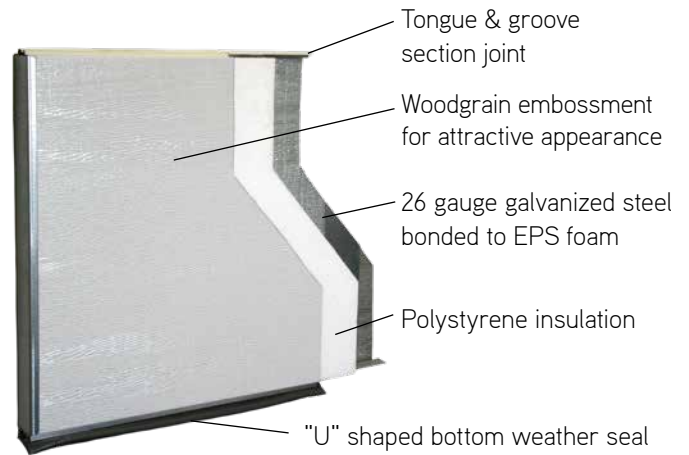

## COLOR OPTIONS

WHITE

ALMOND

SANDSTONE

BEIGE

EARTHTONE

SEPIA

BROWN

## WINDOW OPTIONS

24" X 12"

24" X 8"

## CONSTRUCTION

- Strong woodgrain embossed 26 gauge hot-dipped galvanized steel. Pre-finished exterior & interior, then coated with baked-on polyester primer and acrylic finish.
- 3" section thickness with flush panel design.
- Polystyrene insulation bonded to 26 gauge steel skin, providing thermal protection to the edge of each section.
- Tough PVC seal provides continuous thermal break on all sections, reducing thermal transmissions.
- Uniquely designed tongue & groove section joints create a weather-resistant seal against rain, snow and wind.
- 18 gauge hot-dipped galvanized center stiles are recessed, concealed and carried the full height of the section providing superior strength and durability compared to commonly used hinge pads.
- Aluminum bottom weather seal retainer is corrosion resistant.
- Tough "U"-shaped bottom weather seal helps protect against the elements.
- Hinges are 14 gauge-minimum, hot-dipped galvanized steel for lasting durability.
- Optional heavy-duty hardware package available.
- Wind load package available.
- R-value = 15.1.